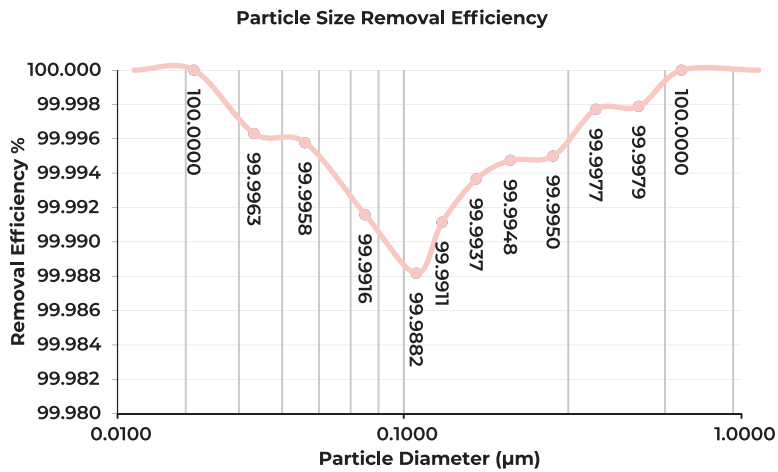

## GENERAL SPECIFICATIONS

Color	White / Graphite / Peach
Voltage Requirement	110V or 220V
Energy Consumption	80W(avg) 180W(max) 110V / 90W(avg) 230W(max) 220V
Product Dimensions	600x387x370mm
Packaged Dimensions	730x470x470mm
Product Weight	16.6kg
Packaged Weight	20.8kg
Room Size w/2.4m Ceiling	70m <sup>2</sup> w/4 Air Changes per Hour
CADR per Fan Speed	136, 238, 340, 440, 543, 650m <sup>3</sup> /h (Smoke CADR)
Decibels per Fan Speed	35 - 65 dB(a) 110V / 67dB(a) 220V
Fan and Motor	Blauberg 110V, EbmPapst 220V, Made in Germany
Control Panel	Hidden Display Touch Screen
Air Intake	360 Degree Inlet
Air Outlet	Jet Outlet
Housing Material	ABS
Safety Ratings	    

## FEATURES

Built in Air Monitor to PM2.5	Switzerland
Country of Origin	Yes / Amazon Alexa
Wi-Fi/Smart Home	2 Year Warranty
Warranty/Guaranteed	aair Unit with Filter Installed, 4 Pre-Filter Nets,
What's in the Box	Power Plug Connector, Manual, Quick Setup Guide, AQI Guide
Mobile App OS	 

**Mesured at 304cm/s**